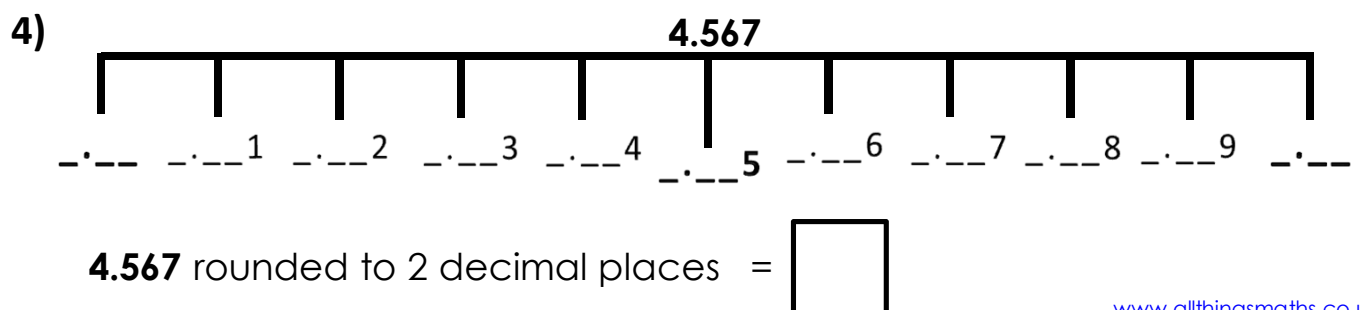

Name:

Date:

Decimal Numbers - Rounding to the nearest hundredth / 2 decimal places.

Use the number lines to round each decimal number to 2 decimal places.

Example:

3.473 is between 3.47 and 3.48 →

*This is the same as
3.470 and 3.480*

If the number is less than 3.475
round down to **3.47**

If the number is 3.475 or greater,
round up to **3.48**

Your turn!

Name:

Date:

Decimal numbers - Rounding to the nearest whole number.

Use the number lines to round each number to the nearest whole number.