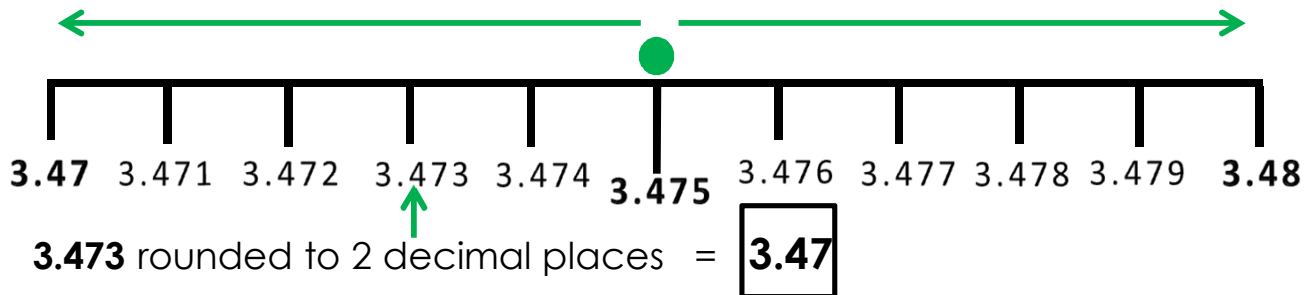

Name:

Date:

Decimal Numbers - Rounding to the nearest hundredth / 2 decimal places.

Use the number lines to round each decimal number to 2 decimal places.

Example:

3.473 is between 3.47 and 3.48 →

*This is the same as
3.470 and 3.480*

If the number is less than 3.475
round down to **3.47**

If the number is 3.475 or greater,
round up to **3.48**

Your turn!

Name:

Date:

Decimal numbers - Rounding to the nearest whole number.

Use the number lines to round each number to the nearest whole number.